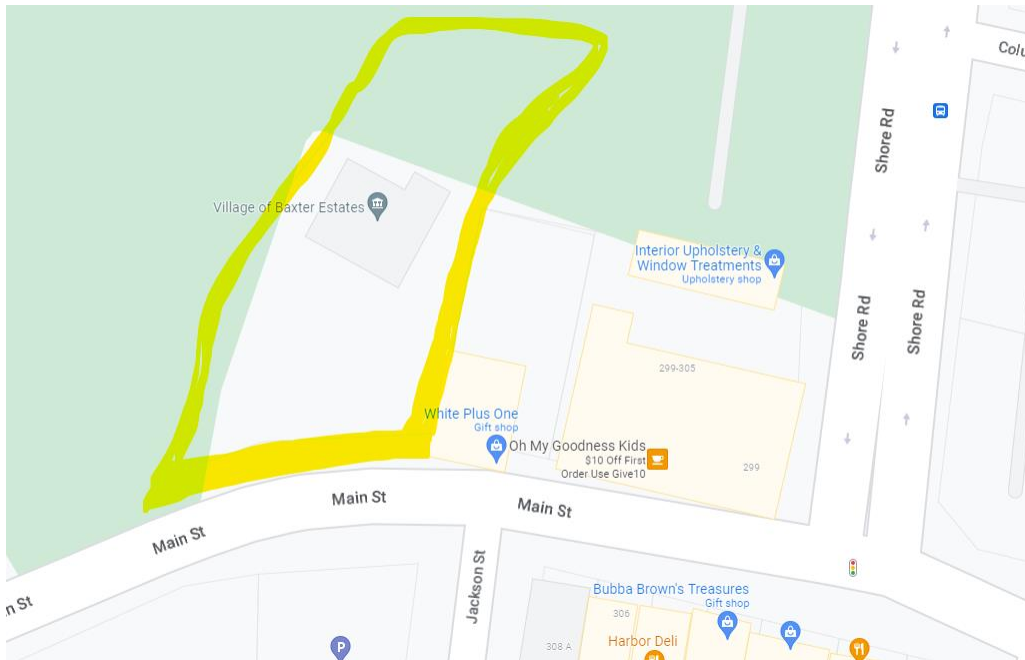

## Landscaping Contract Properties

Village Hall – [315 Main Street, Port Washington, NY 11050](#)

Baxter Beach – [Shore Road, Port Washington, NY 11050](#)

Village Parkland – [Central Drive, Port Washington, NY 11050](#)

Bayside Avenue Property – [Bayside Avenue, Port Washington, NY 11050](#)

From 26 Bayside Avenue Property line, east to the end of the driveway for 33 Bayside, see red line below for approximation of property line.

Virginia Avenue Property – [Virginia Avenue, Port Washington, NY 11050](#)

Library Drive Property - [Library Drive, Port Washington, NY 11050](#)