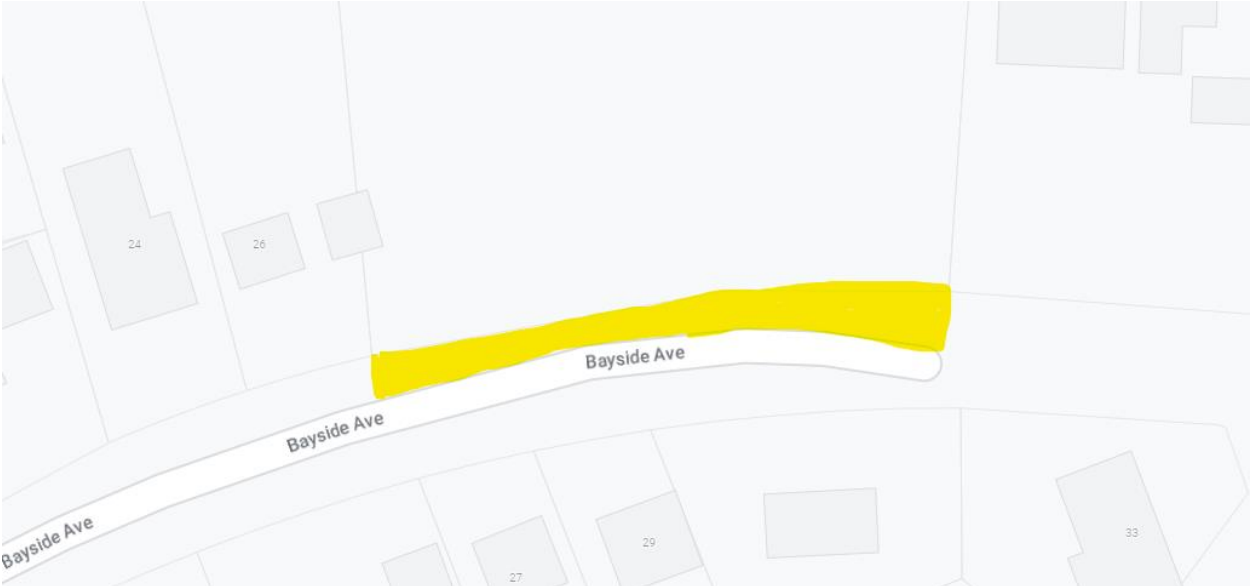

## Landscaping Contract Properties

Village Hall – [315 Main Street, Port Washington, NY 11050](#)

Baxter Beach – [Shore Road, Port Washington, NY 11050](#)

Village Parkland – [Central Drive, Port Washington, NY 11050](#)

Bayside Avenue Property – [Bayside Avenue, Port Washington, NY 11050](#)

From 26 Bayside Avenue Property line, east to the end of the driveway for 33 Bayside, see red line below for approximation of property line.

Virginia Avenue Property – [Virginia Avenue, Port Washington, NY 11050](#)

Library Drive Property - [Library Drive, Port Washington, NY 11050](#)