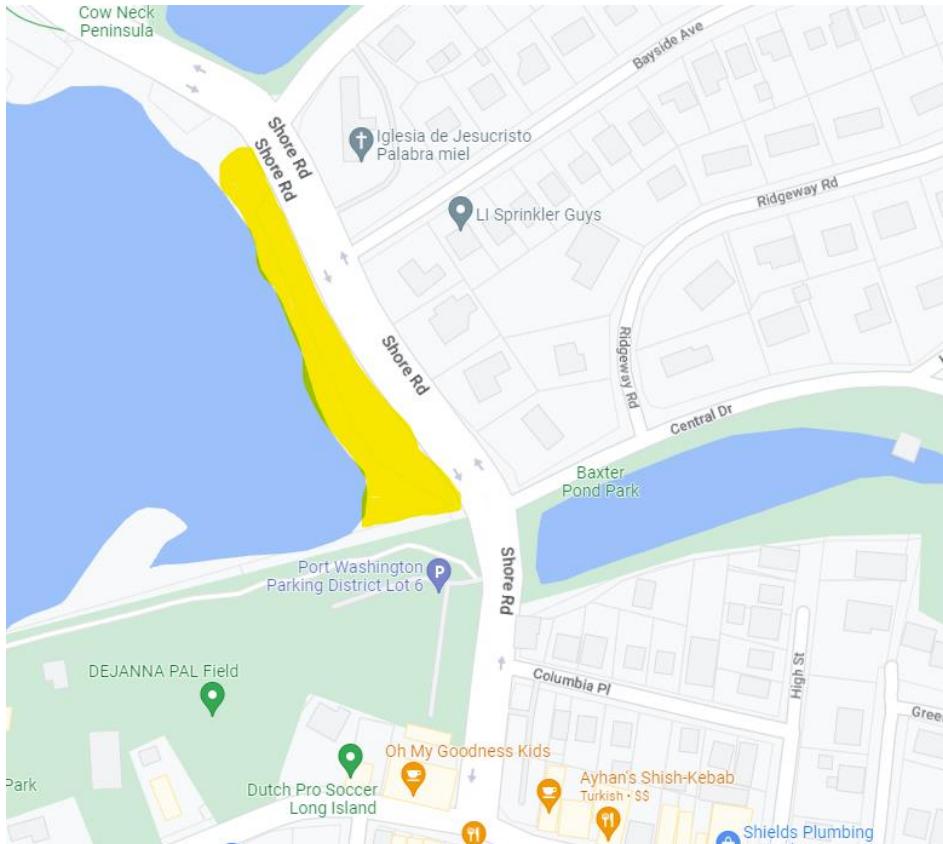

## Landscaping Contract Properties

Village Hall – [315 Main Street, Port Washington, NY 11050](#)

Baxter Beach – [Shore Road, Port Washington, NY 11050](#)

Village Parkland – [Central Drive, Port Washington, NY 11050](#)

Bayside Avenue Property – [Bayside Avenue, Port Washington, NY 11050](#)

From 26 Bayside Avenue Property line, east to the end of the driveway for 33 Bayside, see red line below for approximation of property line.

Virginia Avenue Property – [Virginia Avenue, Port Washington, NY 11050](#)

Library Drive Property - [Library Drive, Port Washington, NY 11050](#)